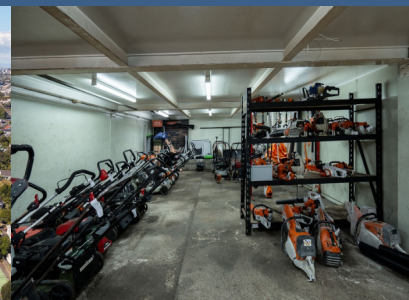

Retail Franchise for Sale Mount Albert Auckland

kakapo

STIHL SHOP MT ALBERT
859 New North Rd, Mt Albert

STIHL SHOP Mt Albert. Working Owner Profits of \$151,000+

STIHL is a globally recognized brand known for its industry leading outdoor power equipment and is a name synonymous with leading edge technology, quality and reliability. This focus on quality has made STIHL the number one selling chainsaw worldwide for over fifty consecutive years.

If you want a simple to run business with secure profits and big growth to come, this will be the one for you...

Business Highlights

- FY25 working owner profits of \$151,000+
- Significant growth expected as economic conditions improve
- Premium residential location with steady foot traffic
- Winner - Most Improved STIHL SHOP 2024
- Turn-key business with a great team in place
- Dream lease / Super cheap with 3-year renewals through to 2049!
- Global brand / Proven performer for decades
- Industry leading member support provided by STIHL
- STIHL SHOP 7-year winner of Consumer People's Choice (Gardening Equipment)
- Great vendor who will ensure a seamless transfer of ownership