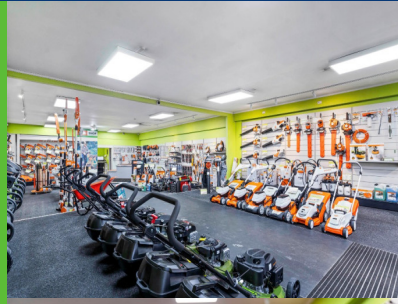

STIHL Shop Franchise for Sale Glen Eden Auckland

kakapo

STIHL SHOP GLEN EDEN
93 West Coast Road, Glen Eden

STIHL Shop Glen Eden. FY24 Working Owner Profits of \$169,000

STIHL SHOP Glen Eden is the perfect store for someone looking to join the STIHL brand. It is a simple-to-run business with a 4-person, high performing team in place, and has continued to perform and excel right through the more challenging market conditions of 2024. If you have a passion for premium outdoor power equipment and like the sound of a simple, high-profit proven business, then you're right where you need to be..

Business Highlights

- FY24 working owner profits of \$169,000+
- STIHL SHOP - 6 year winners of Consumer People's Choice for gardening equipment
- Globally recognised brand / product
- Rock-solid lease in place with a great landlord
- Awesome vendor who will ensure the purchaser is comfortable running the business