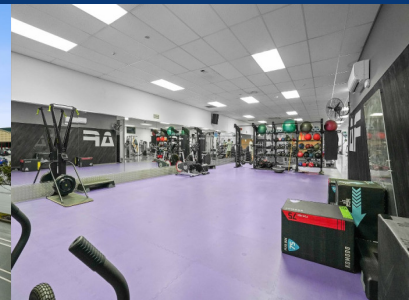

Anytime Fitness Gym Franchise for Sale Shirley Christchurch

kakapo

ANYTIME FITNESS SHIRLEY
Home Base Center, Marshland Road, Shirley

Anytime Fitness Shirley. 900+ Members & Strong AF Financials

Strong AF Financial Performance.

Thinking of buying or starting a franchise gym in Christchurch? Look no further. This outstanding facility has been fully refurbished, comes equipped with the latest equipment, has experienced and knowledgeable staff and is powered by a proven business model. With over 12 years of trading under its belt it has established an excellent reputation. Anytime Fitness empowers franchisees to be in business for themselves – but not by themselves.

Business Highlights

- STRONG financial returns
- High-profile location with an abundance of car parking
- Amazing team of staff and coaches
- Over 900 members with significant growth potential
- Future-proofed investment with protected territory
- 20+ years of experience with ongoing innovation and outstanding support
- Anytime Fitness - The #1 global fitness franchise with over 5 million + members across over 5,200 locations